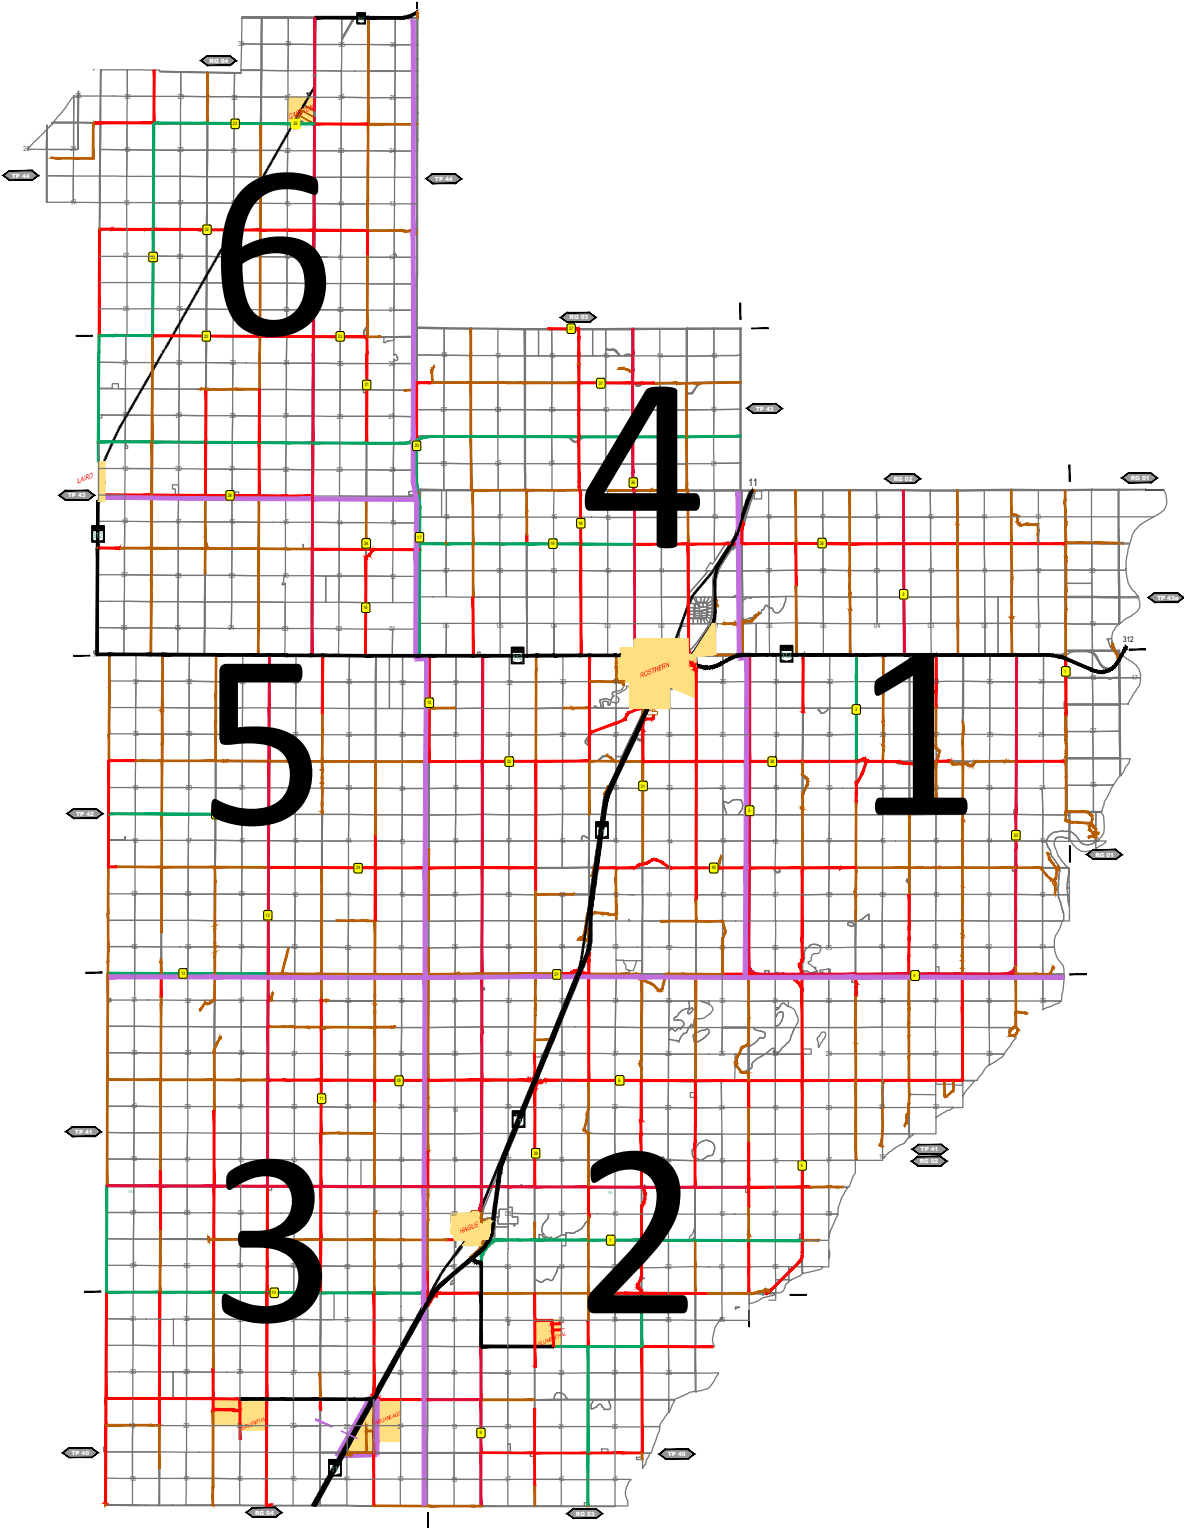

RURAL MUNICIPALITY OF ROSTHERN NO. 403

~OFFICIAL COMMUNITY PLAN~

LEGEND - Division Boundaries

Division 1	
Division 2	
Division 3	Divisional Boundary 
Division 4	
Division 5	
Division 6	

Map 2 - Division Boundary
Bylaw 2.2018
September 2018