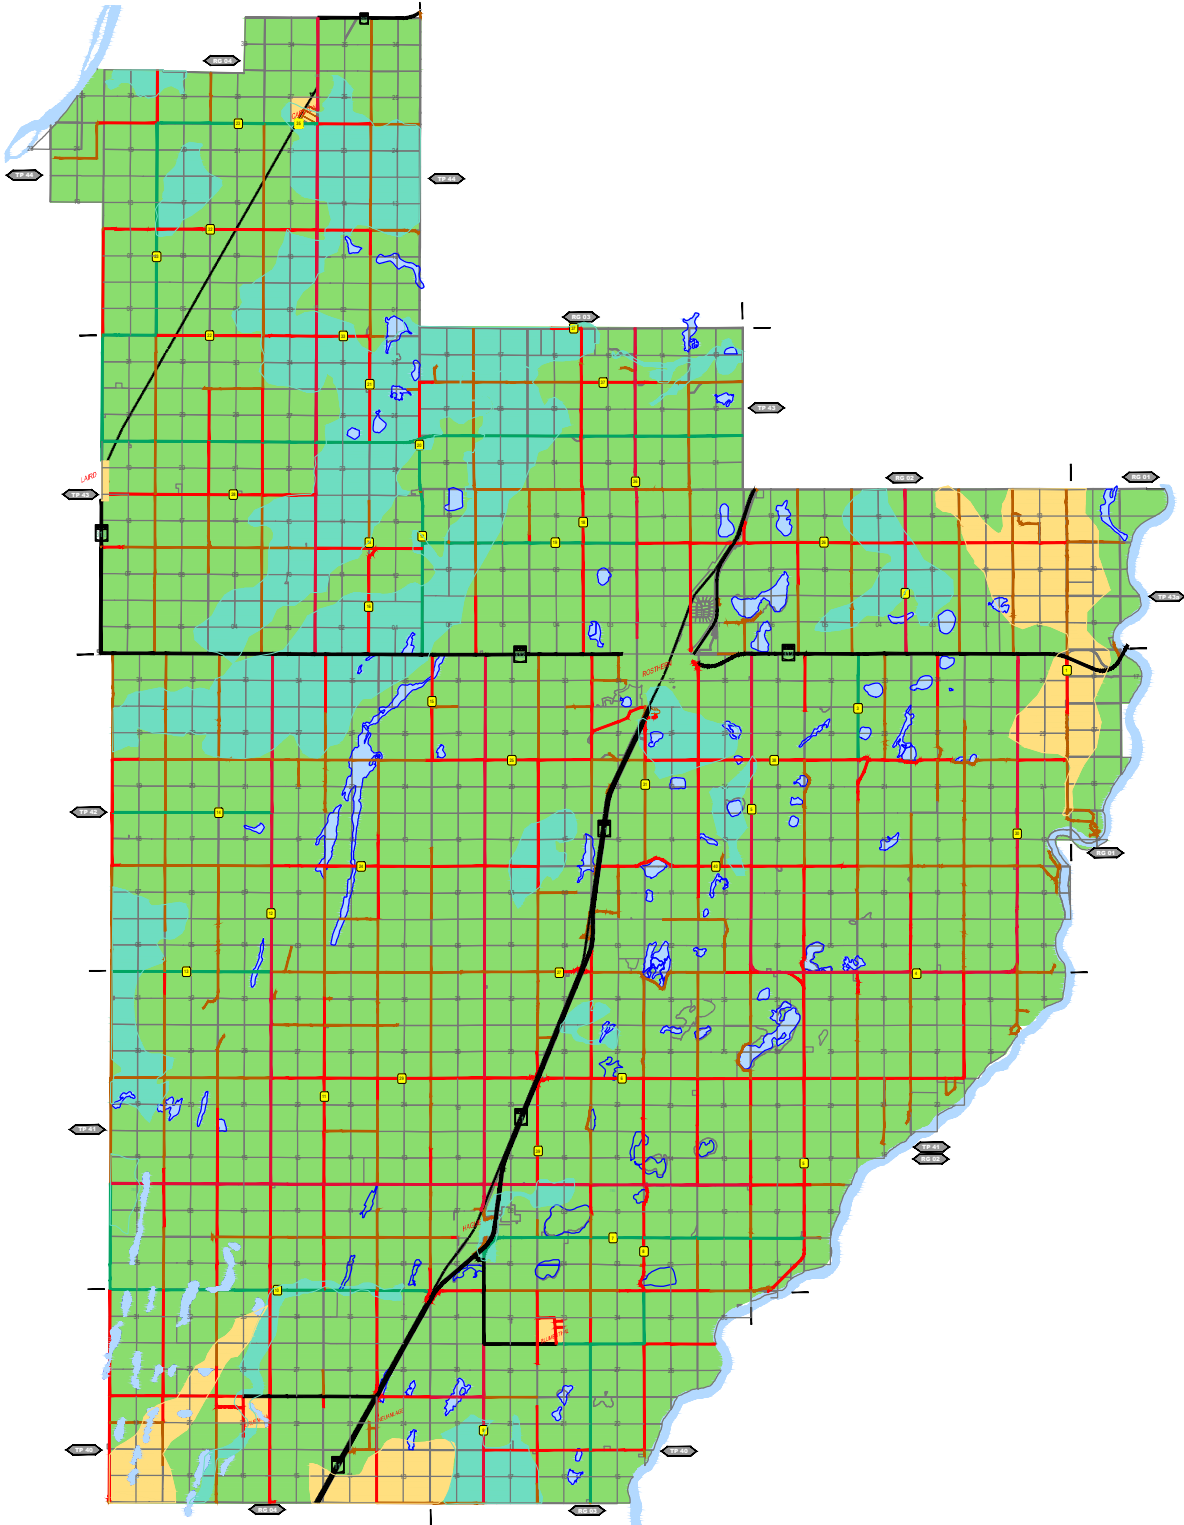

RURAL MUNICIPALITY OF ROSTHERN NO. 403

~OFFICIAL COMMUNITY PLAN~

LEGEND - Soil Classification

- Soil Class 1 - No Limitations
- Soil Class 2
- Soil Class 3
- Soil Class 4
- Soil Class 5
- Soil Class 6
- Soil Class 7 - No Capability

Map 3 - Agricultural Capability
Bylaw 2.2018
September 2018