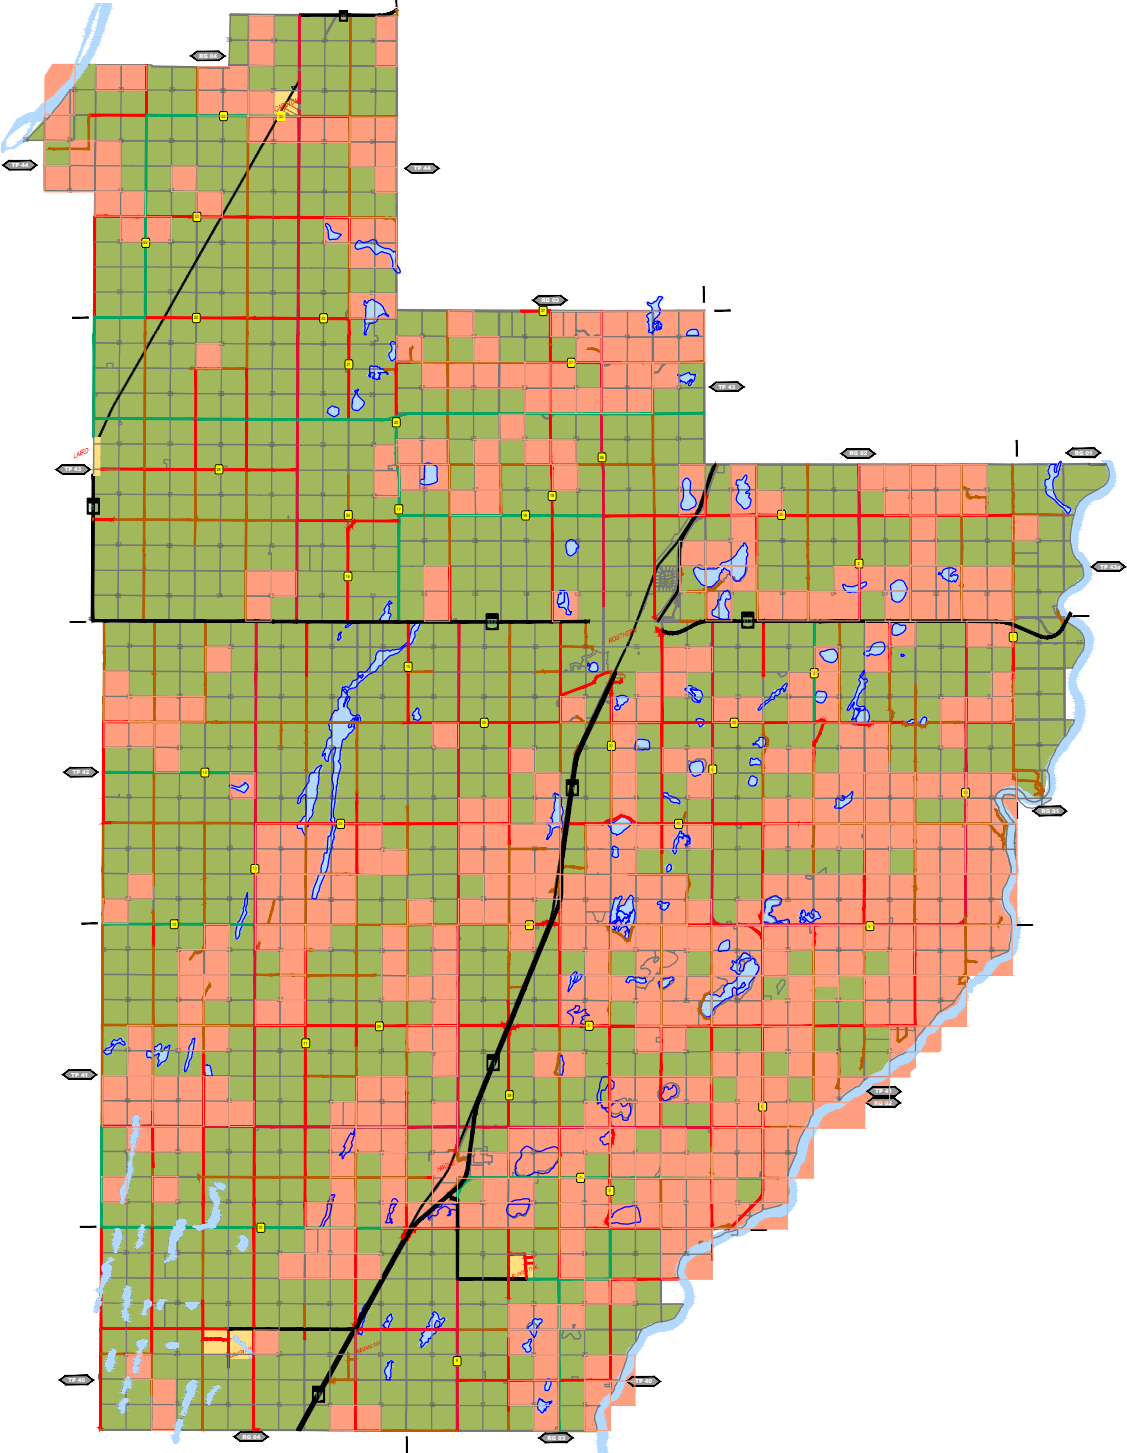

RURAL MUNICIPALITY OF
ROSTHERN NO. 403
~OFFICIAL COMMUNITY PLAN~

LEGEND - Heritage Potential

-  Positive Listing for Heritage Potential
-  Negative Listing for Heritage Potential

Map 5 - Heritage Potential
Bylaw 2.2018
September 2018